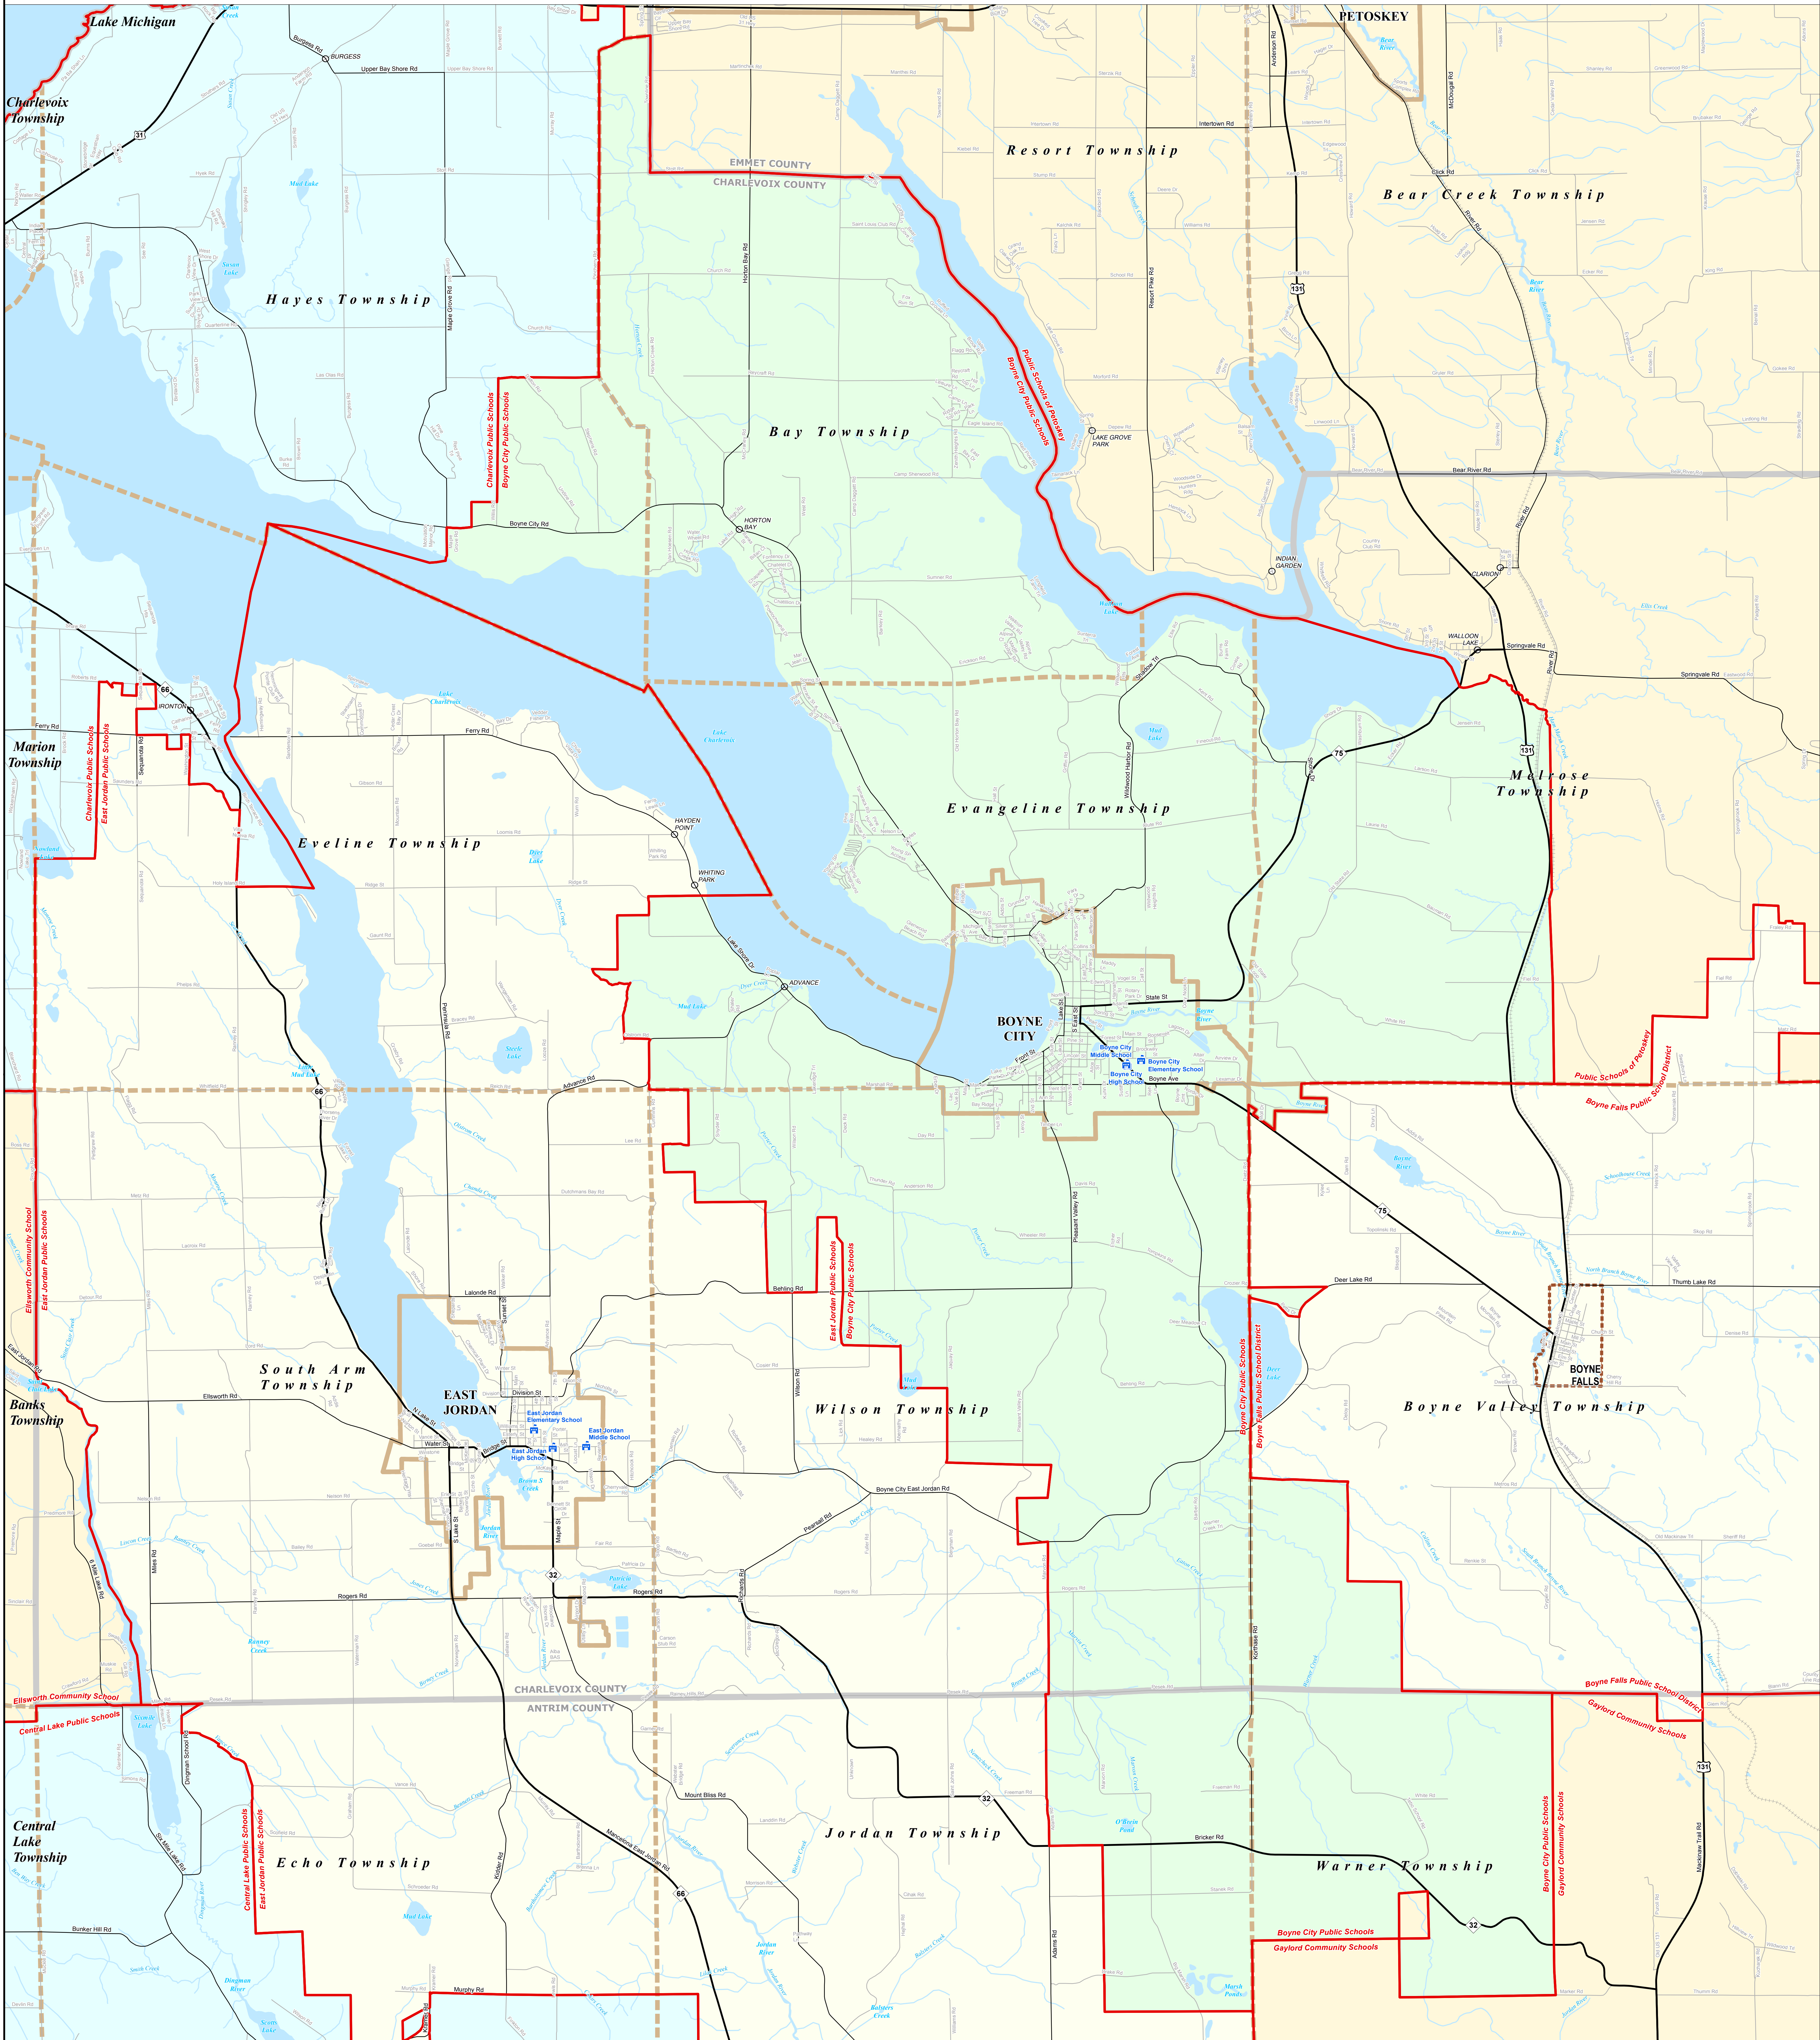

BOYNE CITY PUBLIC SCHOOLS

Charlevoix-Emmet ISD

0 0.25 0.5 1 Miles

*Note: Non K-12 School Districts identified with Asterisk (*) in Name

11/14/13

- Full Colors View - School District - County - City - Township - Village - Census Designated Place	- Unincorporated Place - School - Freeway - Primary Road - Local Road - Railroad - Water Feature - River, Stream, or Drain

Source: Michigan Geographic Framework, v13a